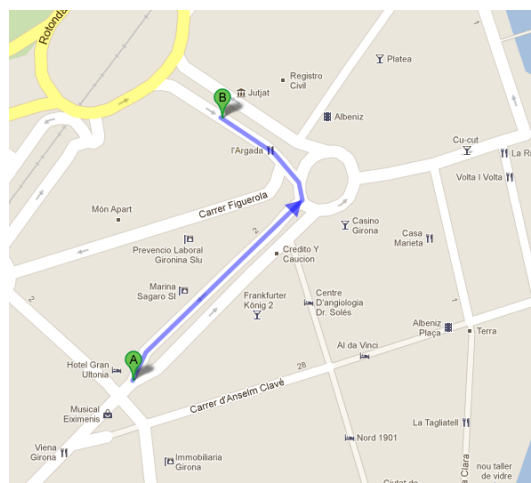

## Hotel Melià Girona

Take L2 and stop at Carrer de la Creu. Change line to L8.

## Hotel NH Girona

Take the L11 in front of Cap Güell, which is very close to the hotel.

## Hotel Gran Ultònia and Hotel Ultònia

Take a walk to the nearest bus station (Ramon Folch) there you will find the bus stop in front of the Fishshop restaurant. Take L11,

## The Ibbis Costa Brava and the Ibis Budget Girona

Take L2 in front of the Josep Trueta Hospital to Ramon Folch (jutjats) and then take L11.