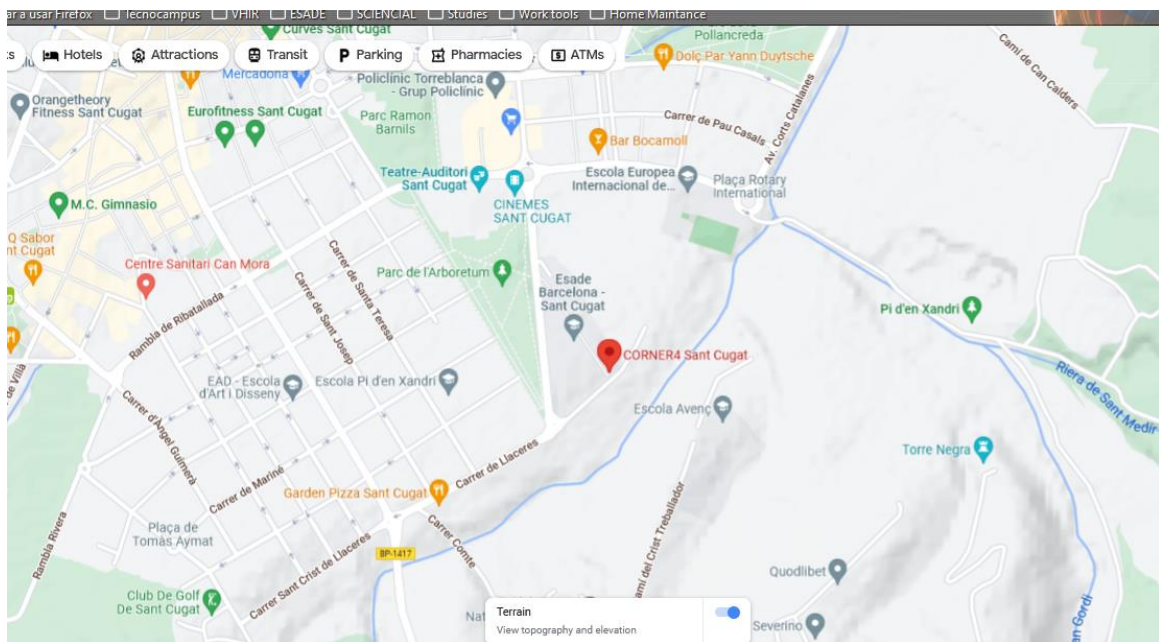

[GETTING HERE](#)

The MDAI conference will be held at ESADE's Sant Cugat Campus. Sant Cugat is an affluent suburb of Barcelona only 20 kilometers from the city – a 25-minute train ride from the very center of Barcelona.

Sant Cugat Campus: <http://www.esade.edu/web/eng/about-esade/campus/santcugat>

How to get reach the campus

Reaching Sant Cugat from Barcelona is easy. The train (FGC company) takes you from the heart of Barcelona to **Sant Cugat station**, just fifteen minutes on foot to ESADE Sant Cugat.

From Barcelona's Plaza Catalunya or Provença stations, you can take any of the train lines S1, S5, S6 and S7 and S2 

Trains pass every 3-6 minutes. Journey time is 25 minutes.

Tickets can be purchased at the stations from a vending machine, and you will need a ticket for 2 zones – a single ticket costs 3,40€.